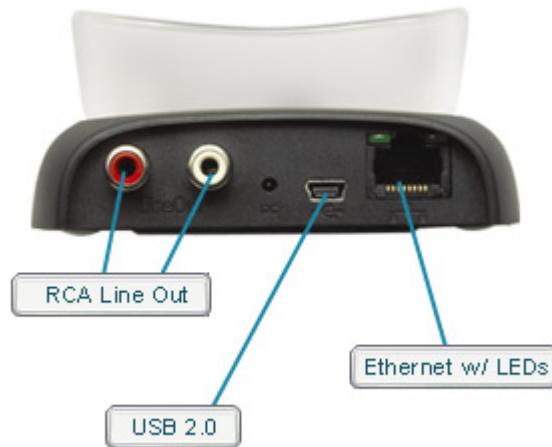

Rio Karma Docking Station